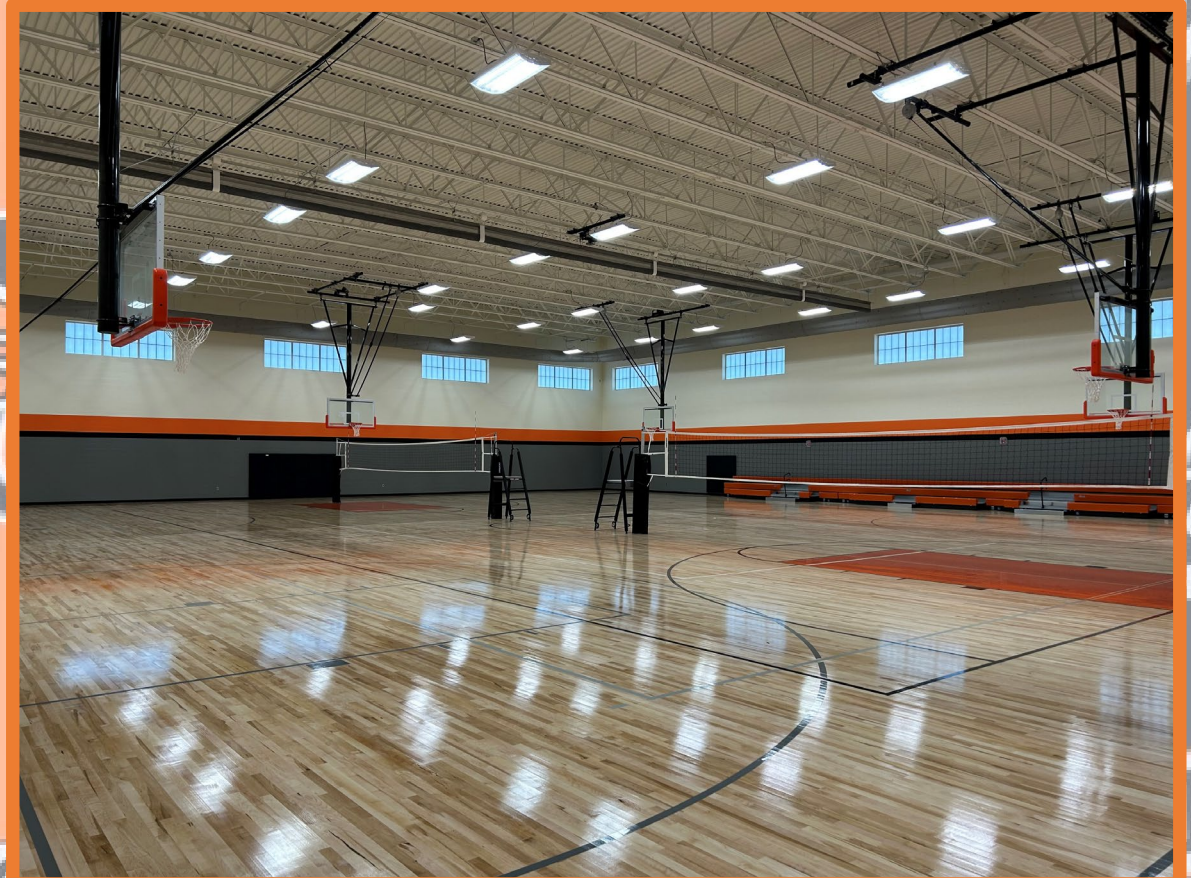

CHARLOTTE HIGH SCHOOL

ADDITION AND RENOVATION

WELCOME TO
CHARLOTTE
HIGH SCHOOL
OF THE ORIOLES

CHARLOTTE HIGH SCHOOL

GROW. LEARN. PLAY.
THE ORIOLE WAY.

Auxiliary Gym:

Photo 1

Auxiliary Gym:

Photo 2

CHARLOTTE HIGH SCHOOL

Agriculture Classroom 812A:

Epoxy floor, paint, overhead door, and casework.

Agricultural Classroom 813:

VCT flooring, paint, whiteboards, and casework.

CHARLOTTE HIGH SCHOOL

GROW. LEARN. PLAY.
THE ORIOLE WAY.

**Auxiliary Gym and Multipurpose Room:
Visitor restrooms.**

**Multipurpose Room:
Photo 1.**

CHARLOTTE HIGH SCHOOL

GROW. LEARN. PLAY.
THE ORIOLE WAY.

Dome:

Translucent panel windows.

Seminary Street:

Driveway between tennis courts and auxiliary gym.